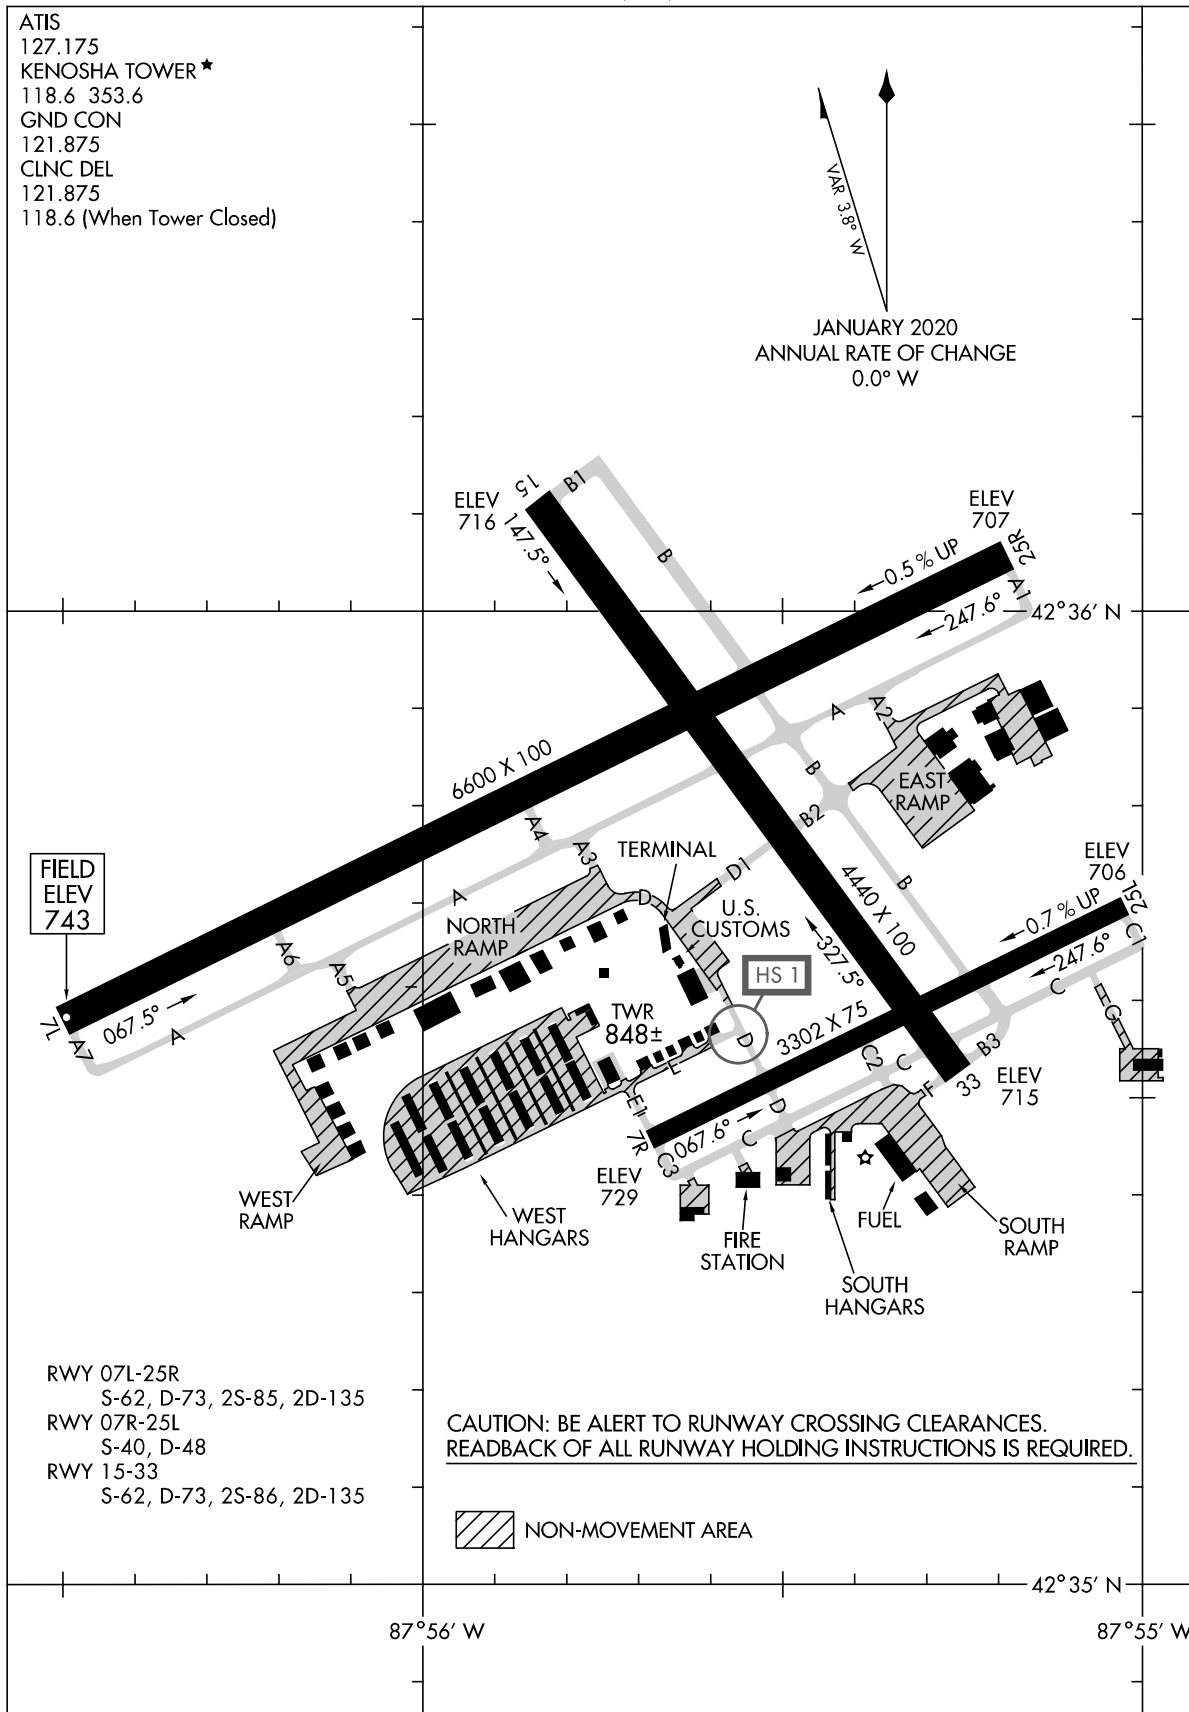

GRAPHIC REVISION: KENOSHA RGNL, WI (ENW)
REVISE EAST RAMP
ADD U.S. CUSTOMS

23278

AIRPORT DIAGRAM

AL-5449 (FAA)

KENOSHA RGNL(ENW)
KENOSHA, WISCONSIN

AIRPORT DIAGRAM

23278

KENOSHA, WISCONSIN
KENOSHA RGNL(ENW)