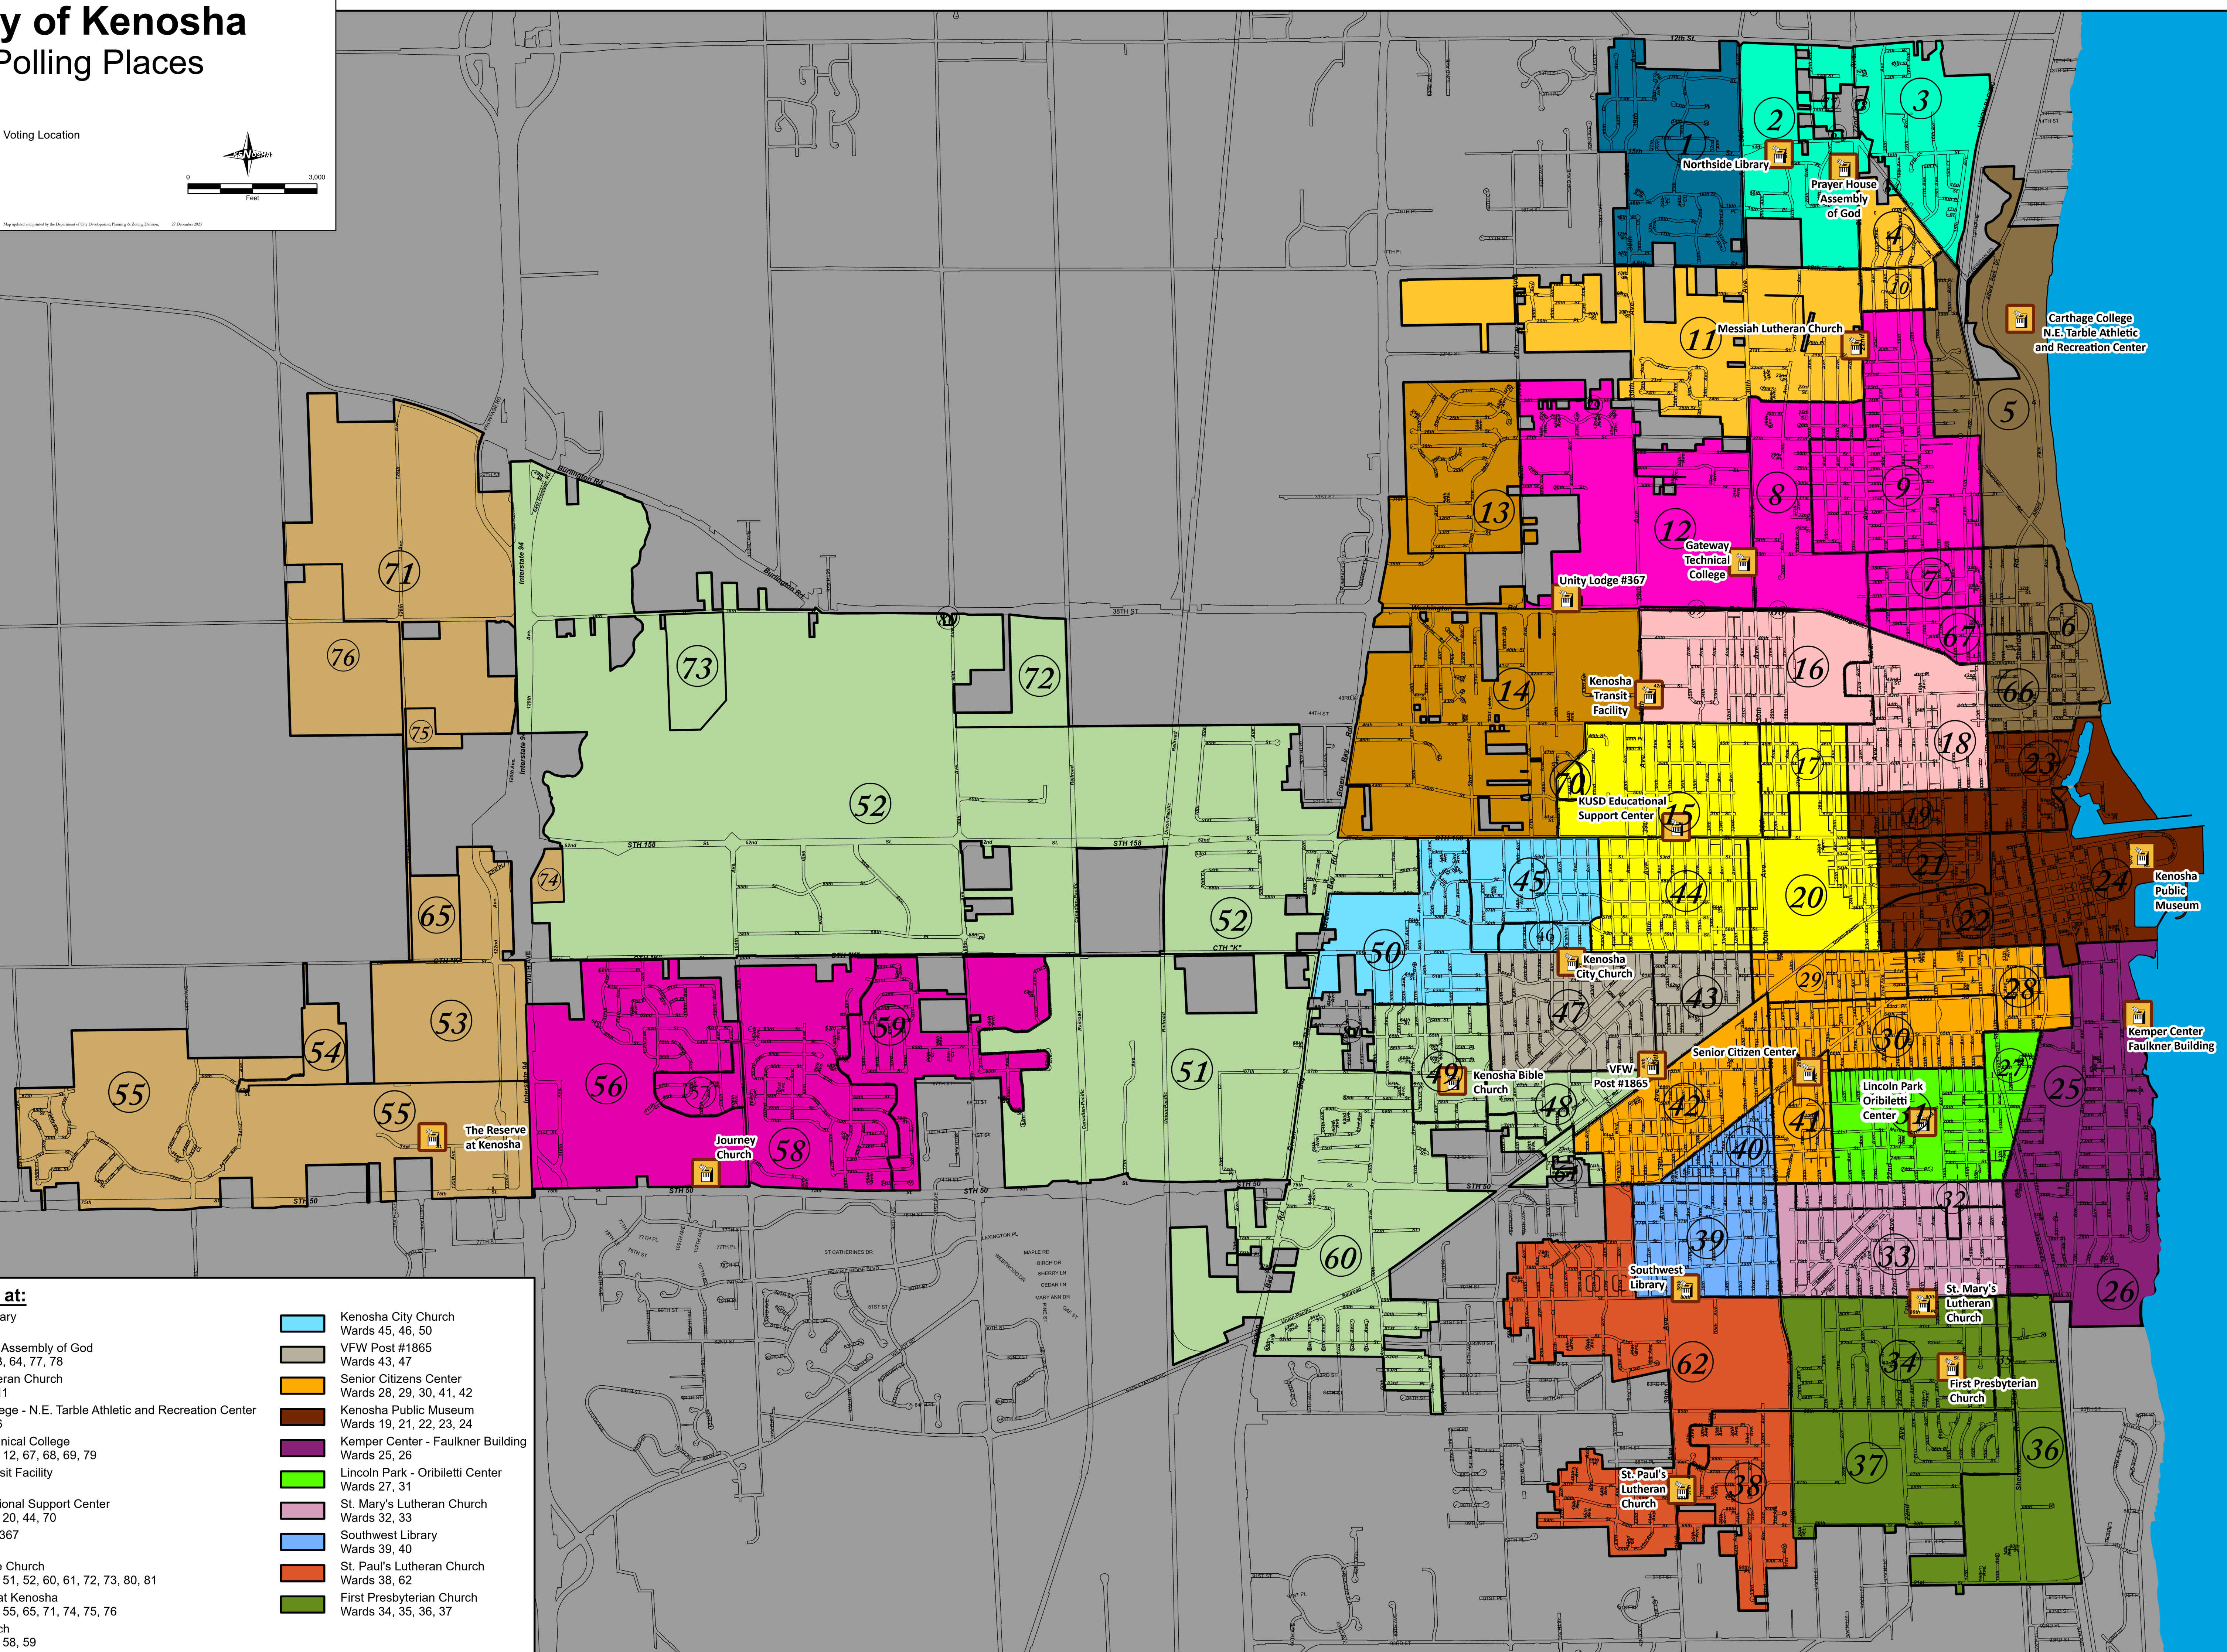

City of Kenosha Polling Places

Voting Location

Wards that vote at:

Northside Library Ward 1	Kenosha City Church Wards 45, 46, 50
Prayer House Assembly of God Wards 2, 3, 63, 64, 77, 78	VFW Post #1865 Wards 43, 47
Messiah Lutheran Church Wards 4, 10, 11	Senior Citizens Center Wards 28, 29, 30, 41, 42
Carthage College - N.E. Tarble Athletic and Recreation Center Wards 5, 6, 66	Kenosha Public Museum Wards 19, 21, 22, 23, 24
Gateway Technical College Wards 7, 8, 9, 12, 67, 68, 69, 79	Kemper Center - Faulkner Building Wards 25, 26
Kenosha Transit Facility Wards 16, 18	Lincoln Park - Oribletti Center Wards 27, 31
KUSD Educational Support Center Wards 15, 17, 20, 44, 70	St. Mary's Lutheran Church Wards 32, 33
Unity Lodge #367 Wards 13, 14	Southwest Library Wards 39, 40
Kenosha Bible Church Wards 48, 49, 51, 52, 60, 61, 72, 73, 80, 81	St. Paul's Lutheran Church Wards 38, 62
The Reserve at Kenosha Wards 53, 54, 55, 65, 71, 74, 75, 76	First Presbyterian Church Wards 34, 35, 36, 37
Journey Church Wards 56, 57, 58, 59