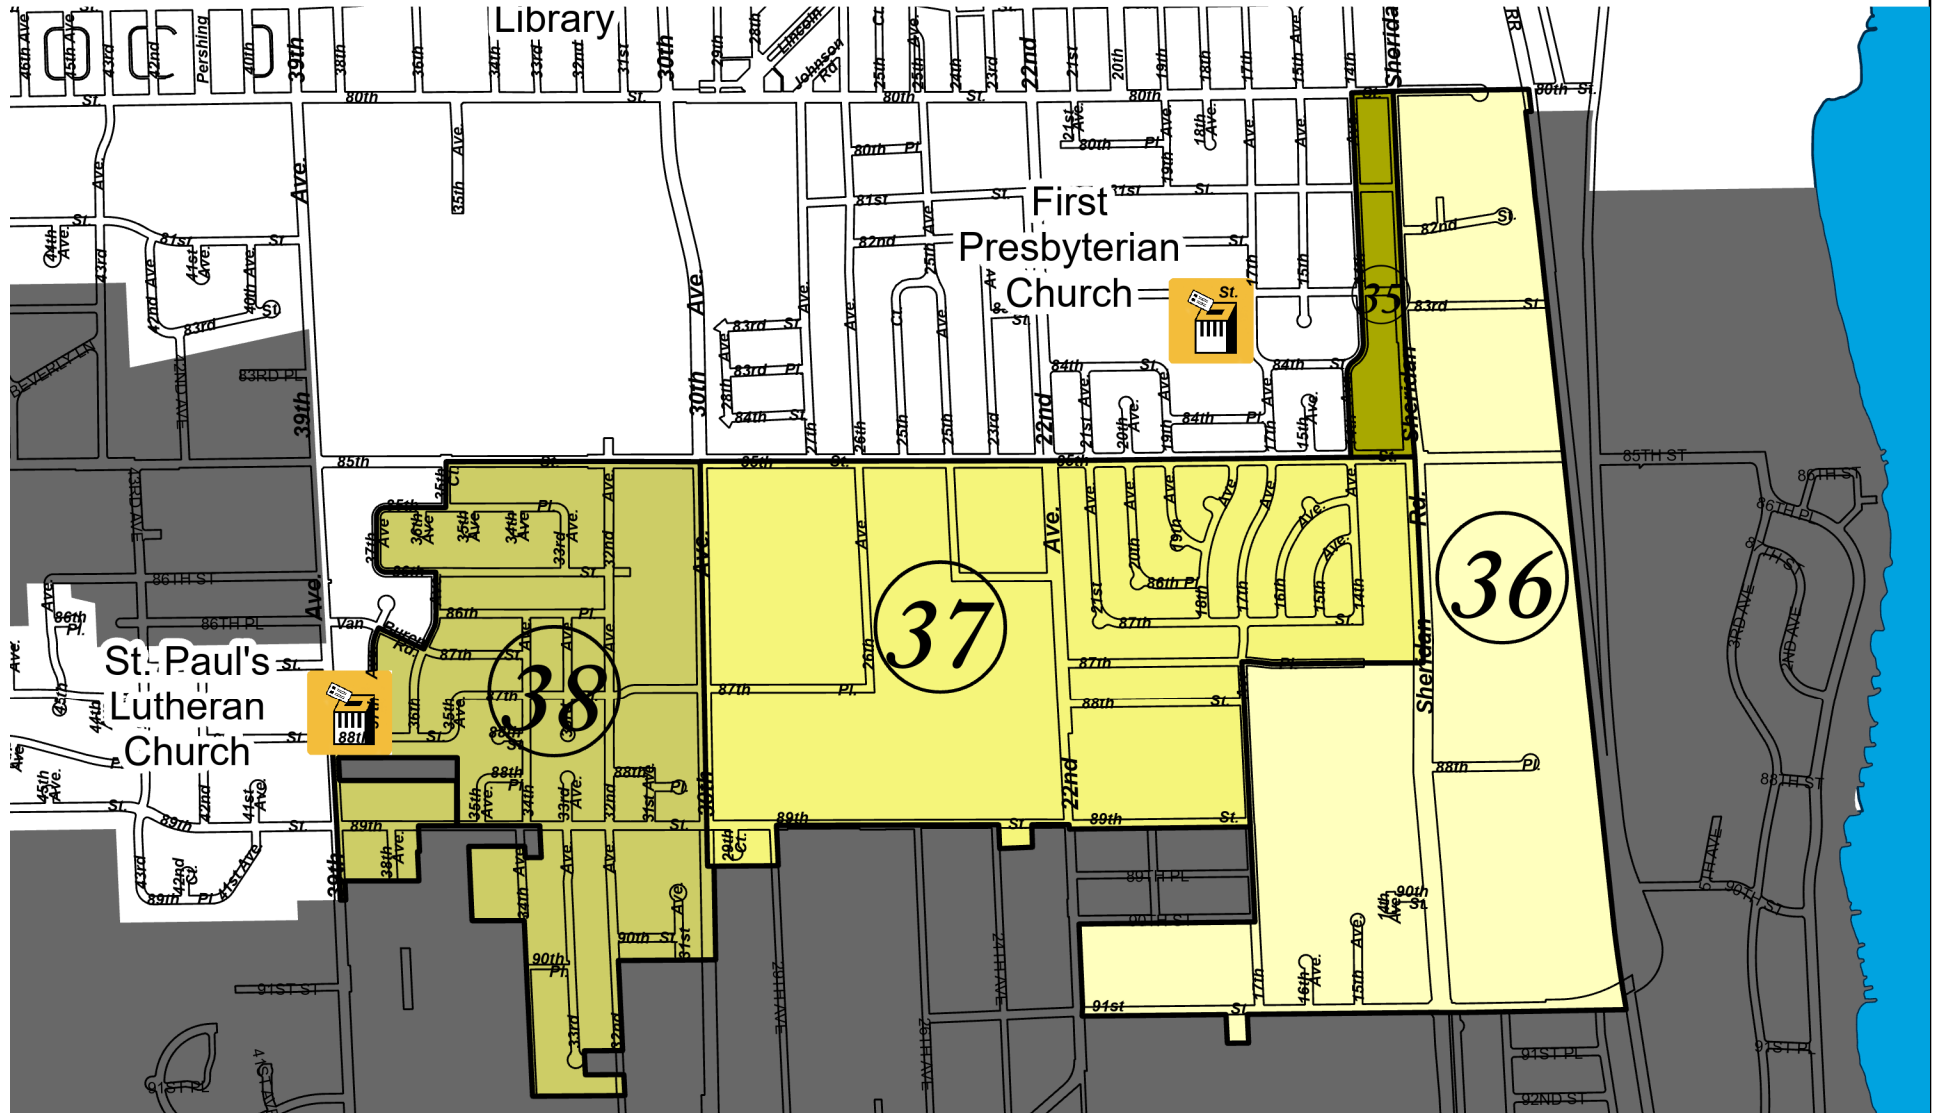

# District #9

Wards 35, 36, 37, 38

Ward	Polling Location
35, 36, 37	First Presbyterian Church
38	St. Paul's Lutheran Church