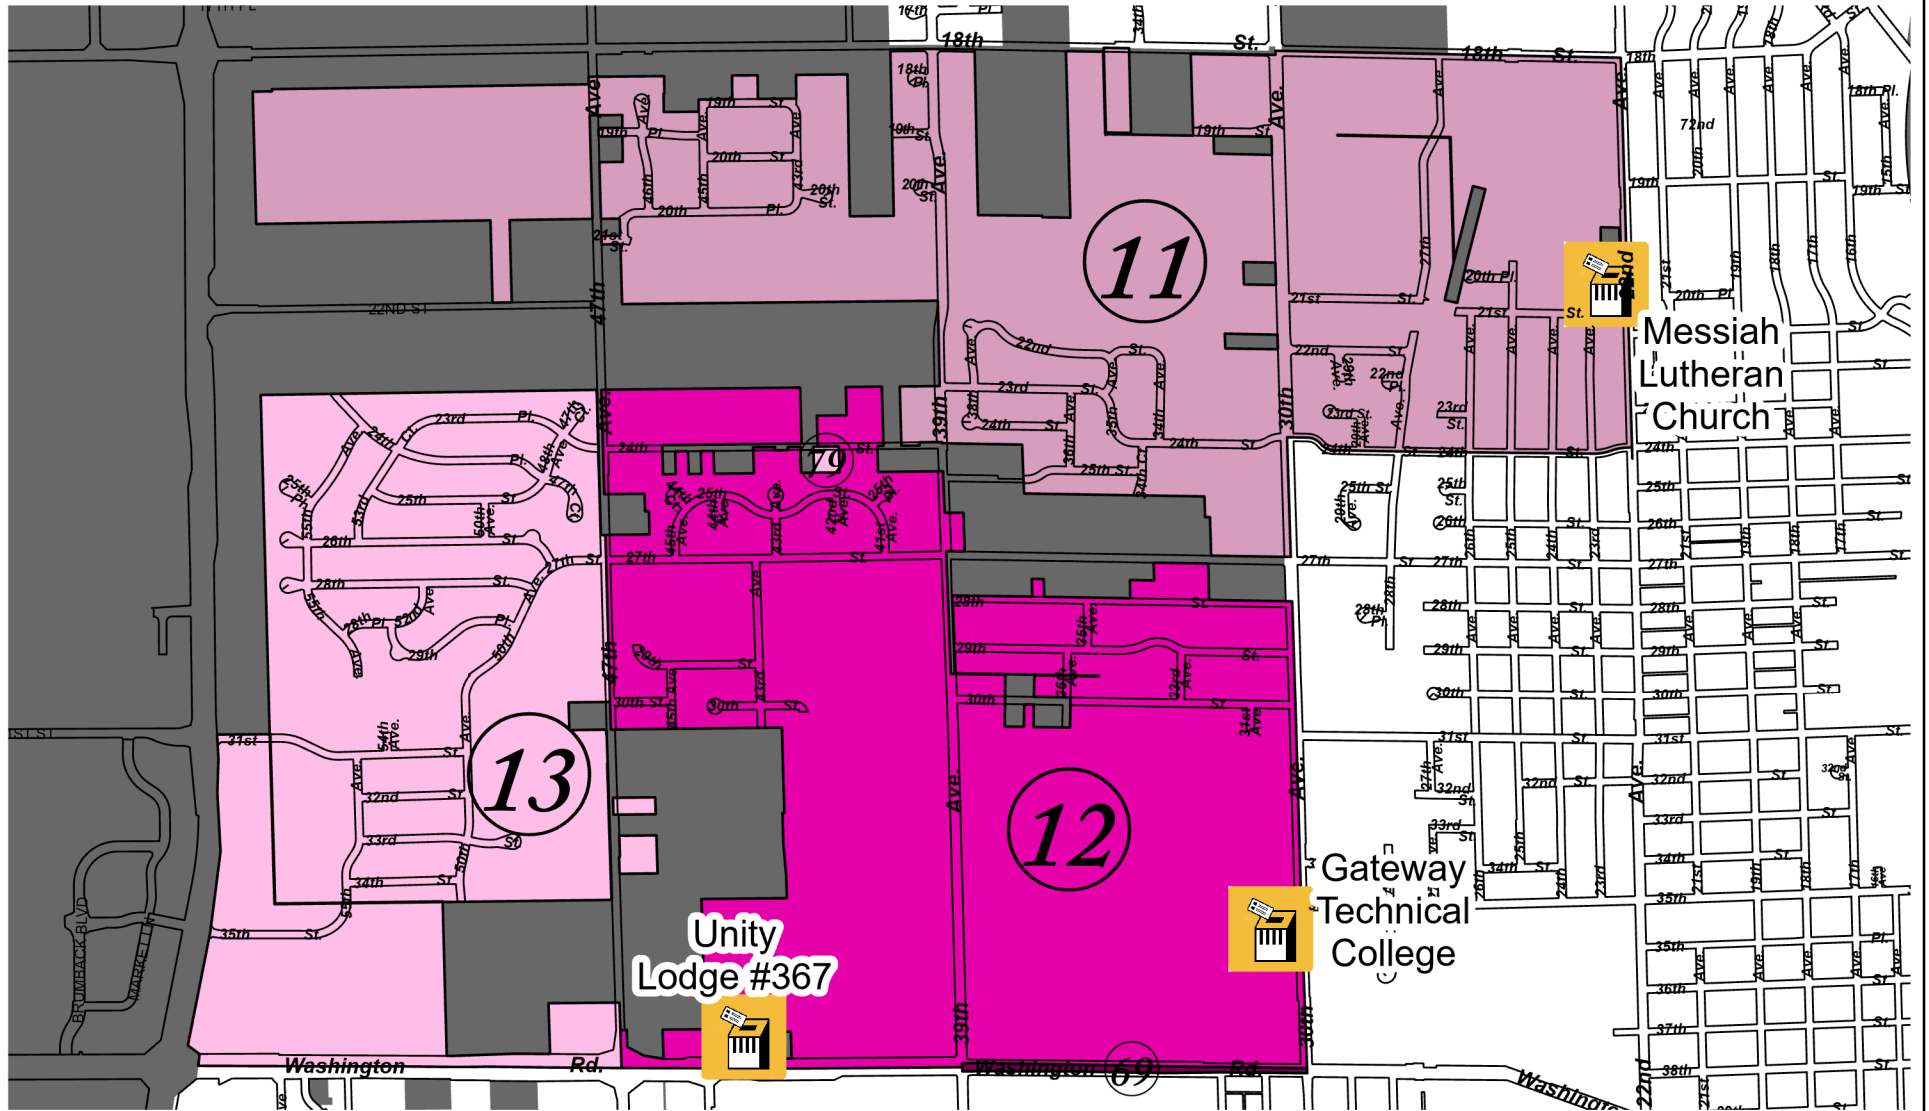

District #5

Wards 11, 12, 13, 69, 79

Ward	Polling Location
11	Messiah Lutheran Church
12, 69, 79	Gateway Technical College - Kenosha Campus
13	Unity Lodge #367