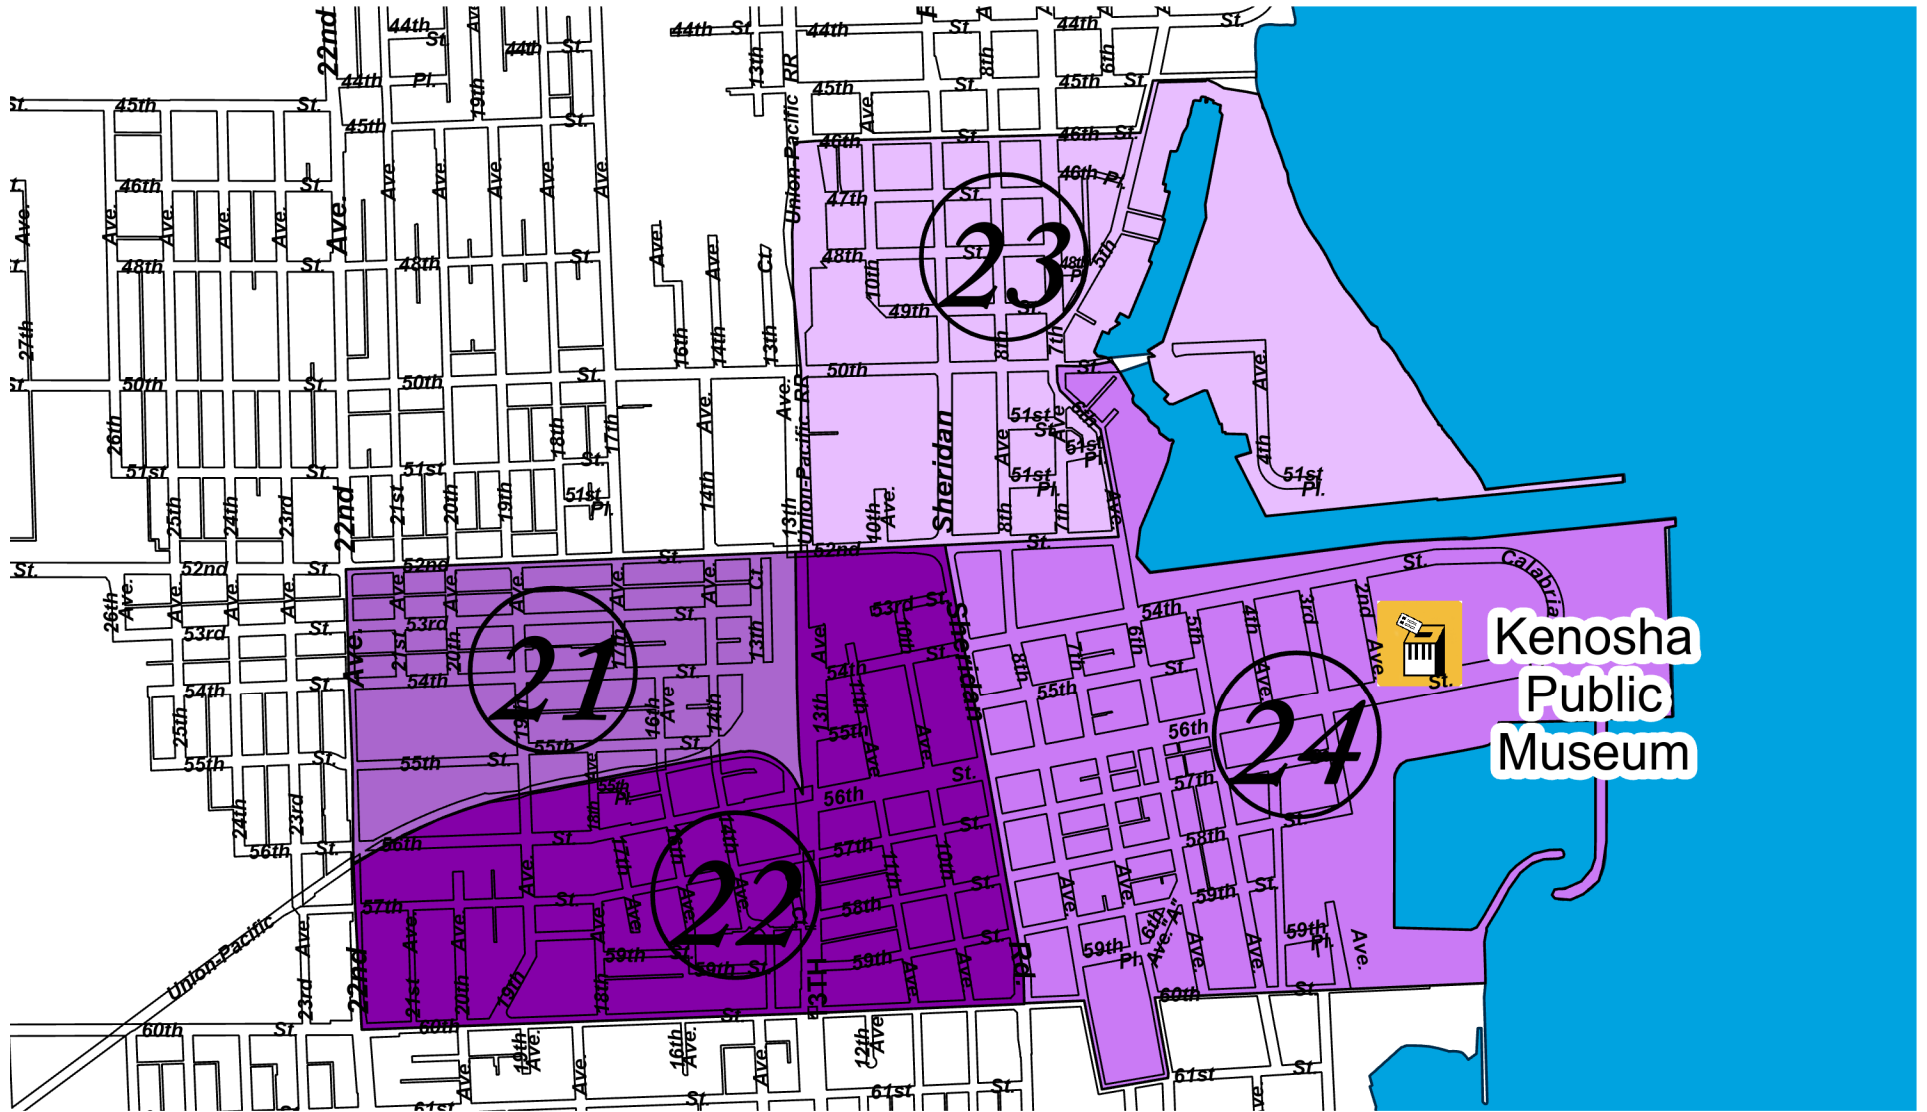

District #2

Wards 21, 22, 23, 24

Ward	Polling Location
21, 22, 23, 24	Kenosha Public Museum