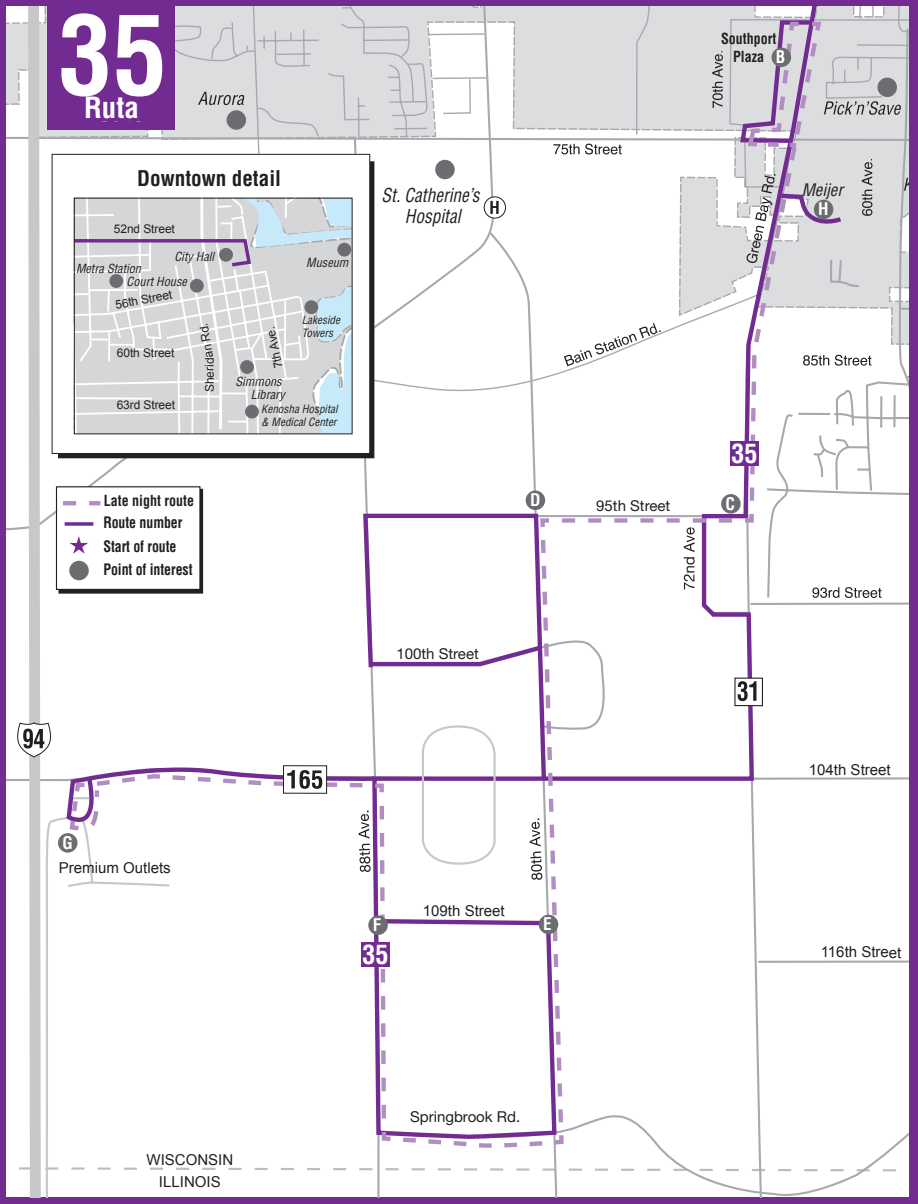

Ruta 35 Lunes - Viernes

A	B	C	D	E	F	G	H	B	A
Salida Downtown	Llegada Southport	72nd Ave & 95th St	80th Ave & 85th St	80th Ave & 109th St	88th Ave & 109th St	Premium Outlets	Meijer	Llegada Southport Plaza	Llegada Downtown
5:25 AM	---	5:45 AM	5:50 AM	5:54 AM	5:57 AM	---	---	---	6:20 AM
6:25 AM	---	6:45 AM	6:50 AM	6:54 AM	6:57 AM	---	---	---	7:20 AM
7:25 AM	---	7:45 AM	7:50 AM	7:54 AM	7:57 AM	---	---	---	8:20 AM
8:25 AM	---	8:45 AM	8:50 AM	8:54 AM	8:57 AM	9:05 AM	9:17 AM	*9:20 AM	---
---	1:35 PM	1:45 PM	1:50 PM	1:54 PM	1:57 PM	2:05 PM	2:27 PM	2:30 PM	---
---	2:35 PM	2:45 PM	2:50 PM	2:54 PM	2:57 PM	3:05 PM	3:27 PM	3:30 PM	---
---	3:35 PM	3:45 PM	3:50 PM	3:54 PM	3:57 PM	4:05 PM	4:27 PM	4:30 PM	---
---	4:35 PM	4:45 PM	4:50 PM	4:54 PM	4:57 PM	5:05 PM	5:27 PM	5:30 PM	---
---	5:35 PM	5:45 PM	5:50 PM	5:54 PM	5:57 PM	6:05 PM	6:27 PM	*6:30 PM	---
---	9:35 PM	9:45 PM	9:50 PM	9:54 PM	9:57 PM	10:05 PM	10:27 PM	10:30 PM	---
---	10:35 PM	10:45 PM	10:50 PM	10:54 PM	10:57 PM	11:05 PM	After 11:05 PM, service runs an abbreviated route, follow below		

Viaje de Regreso Nocturno

Salida Downtown	Salida Southport	72nd Ave & 95th St	80th Ave & 85th St	80th Ave & 109th St	88th Ave & 109th St	Premium Outlets	Meijer	Llegada Southport Plaza	Llegada Downtown
---	---	11:24 PM	---	11:21 PM	11:17 PM	---	11:27 PM	*11:30 PM	---

* Fin de ruta (el servicio finaliza, el autobús regresa al garaje).