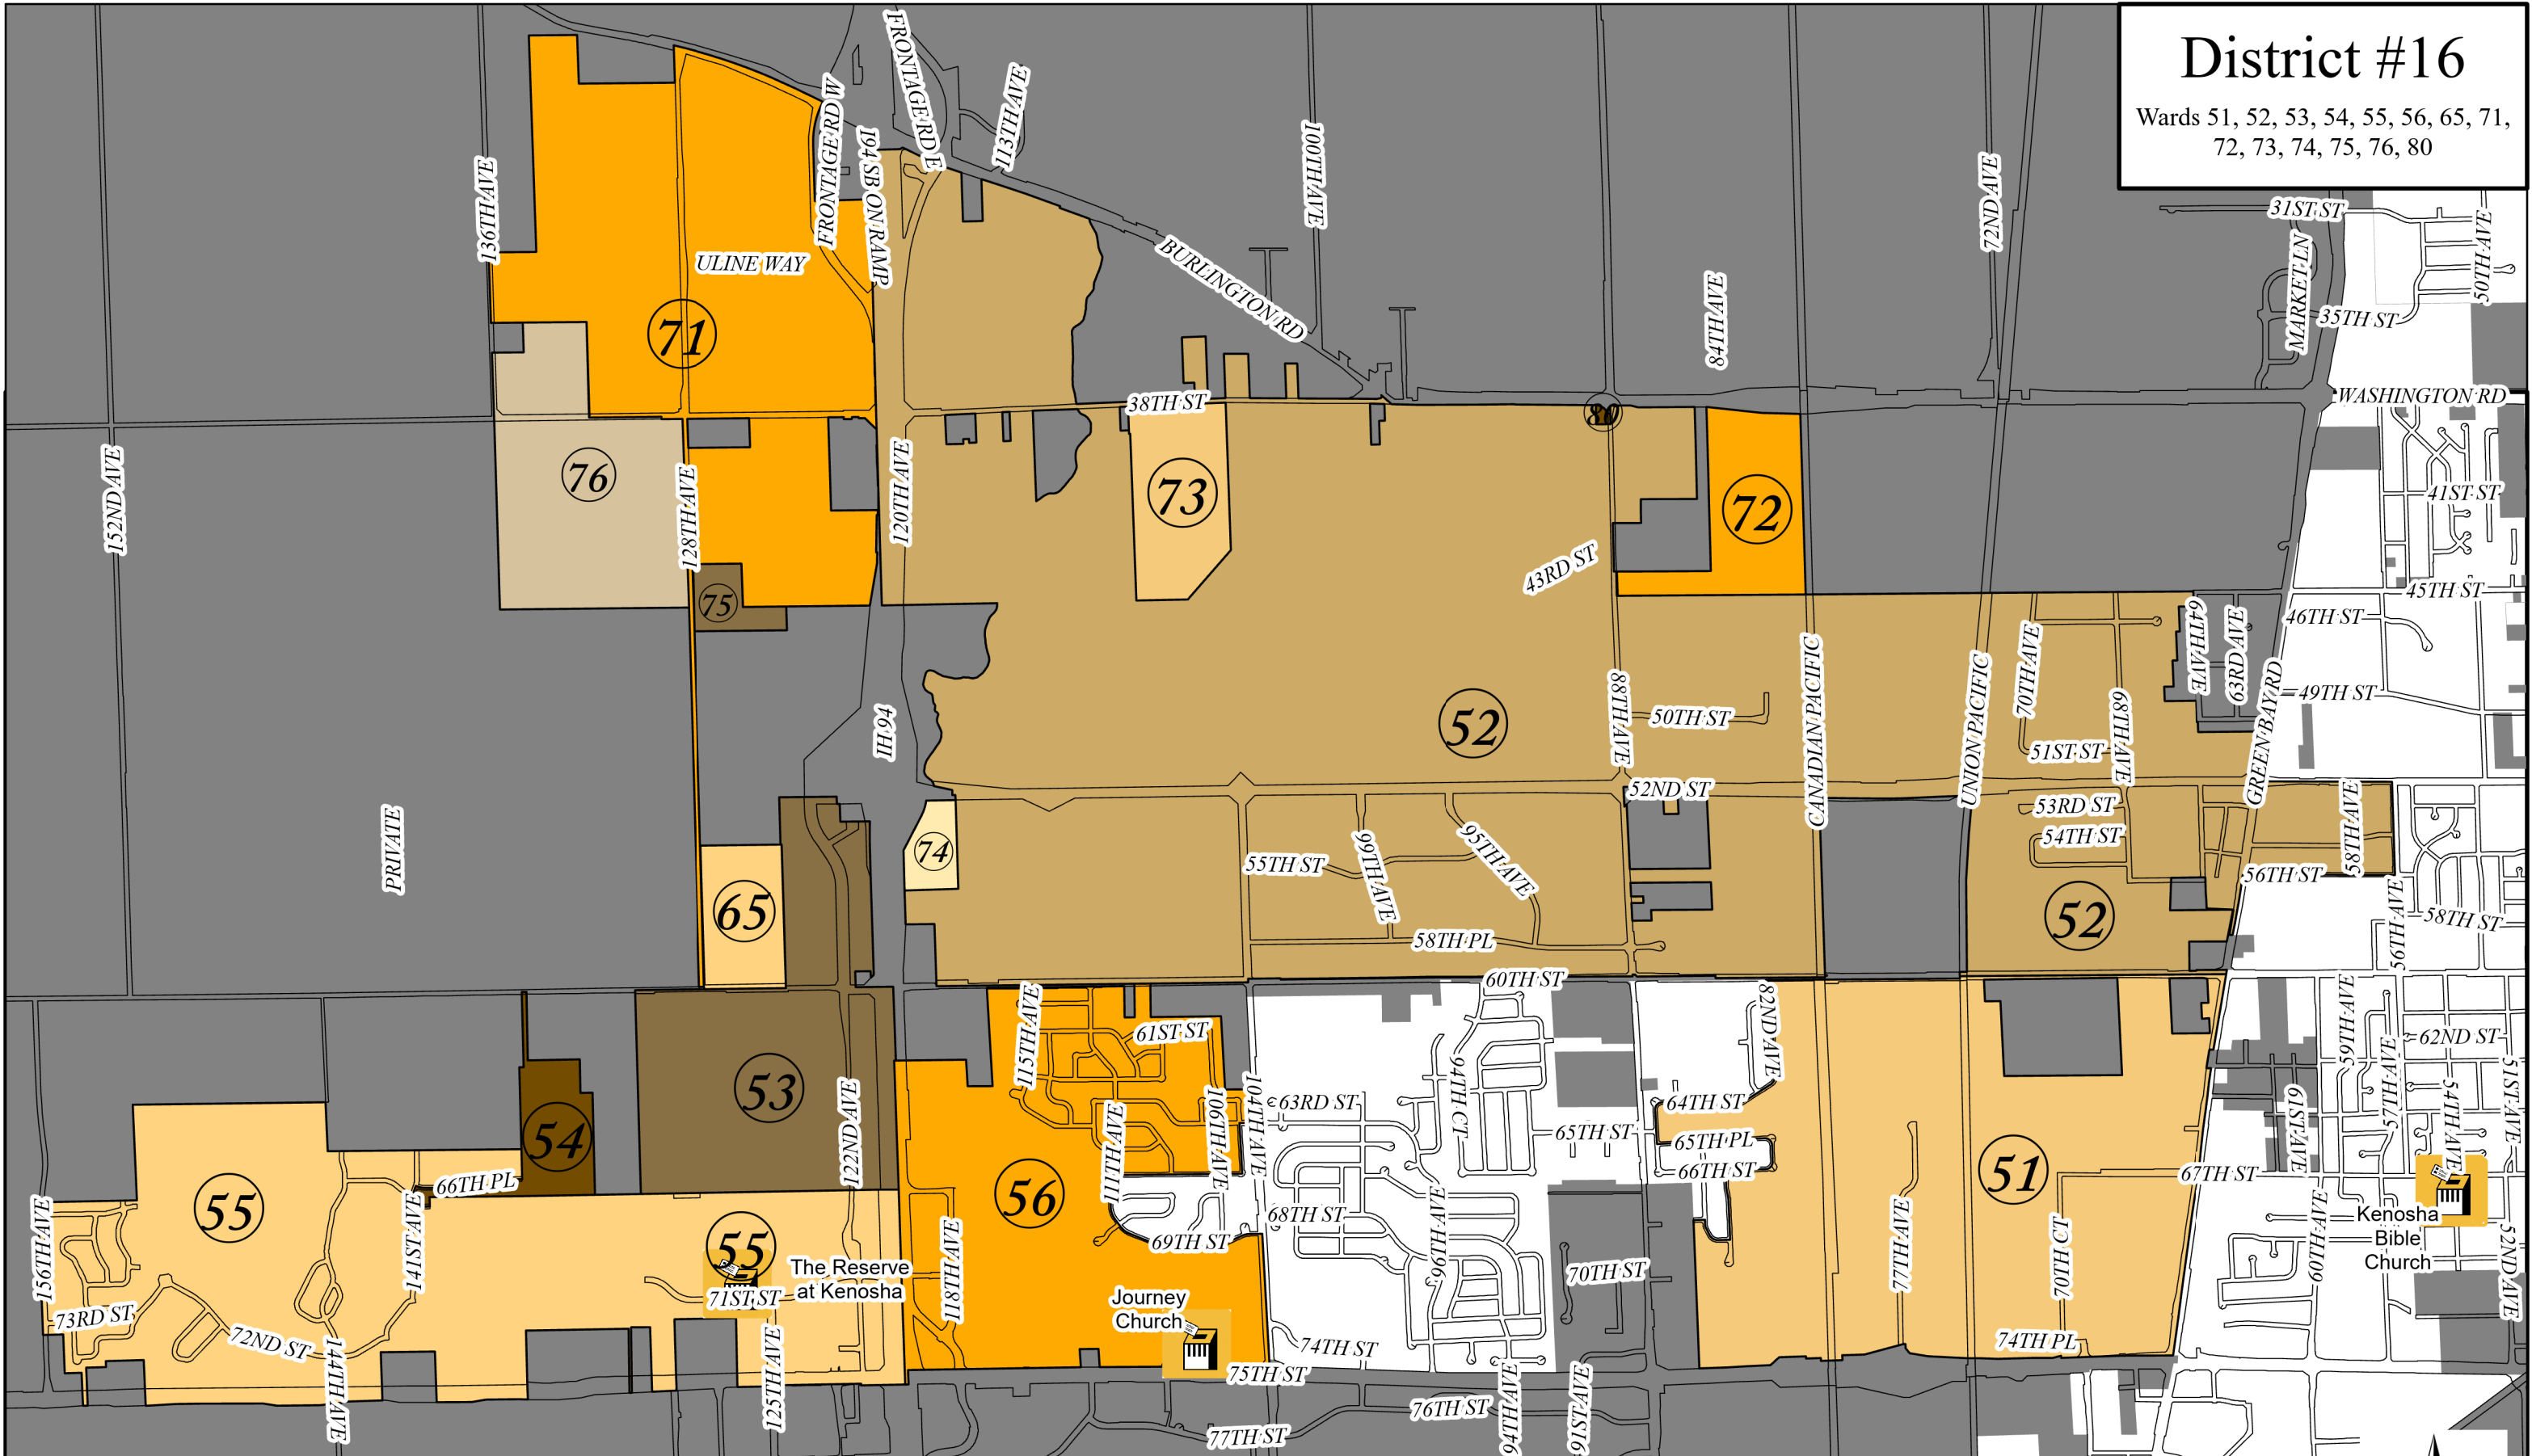

District #16

Wards 51, 52, 53, 54, 55, 56, 65, 71, 72, 73, 74, 75, 76, 80

Ward
51, 52, 72, 73, 80
53, 54, 55, 65, 71, 74, 75, 76
56

Polling Location
Kenosha Bible Church
The Reserve at Kenosha
Journey Church