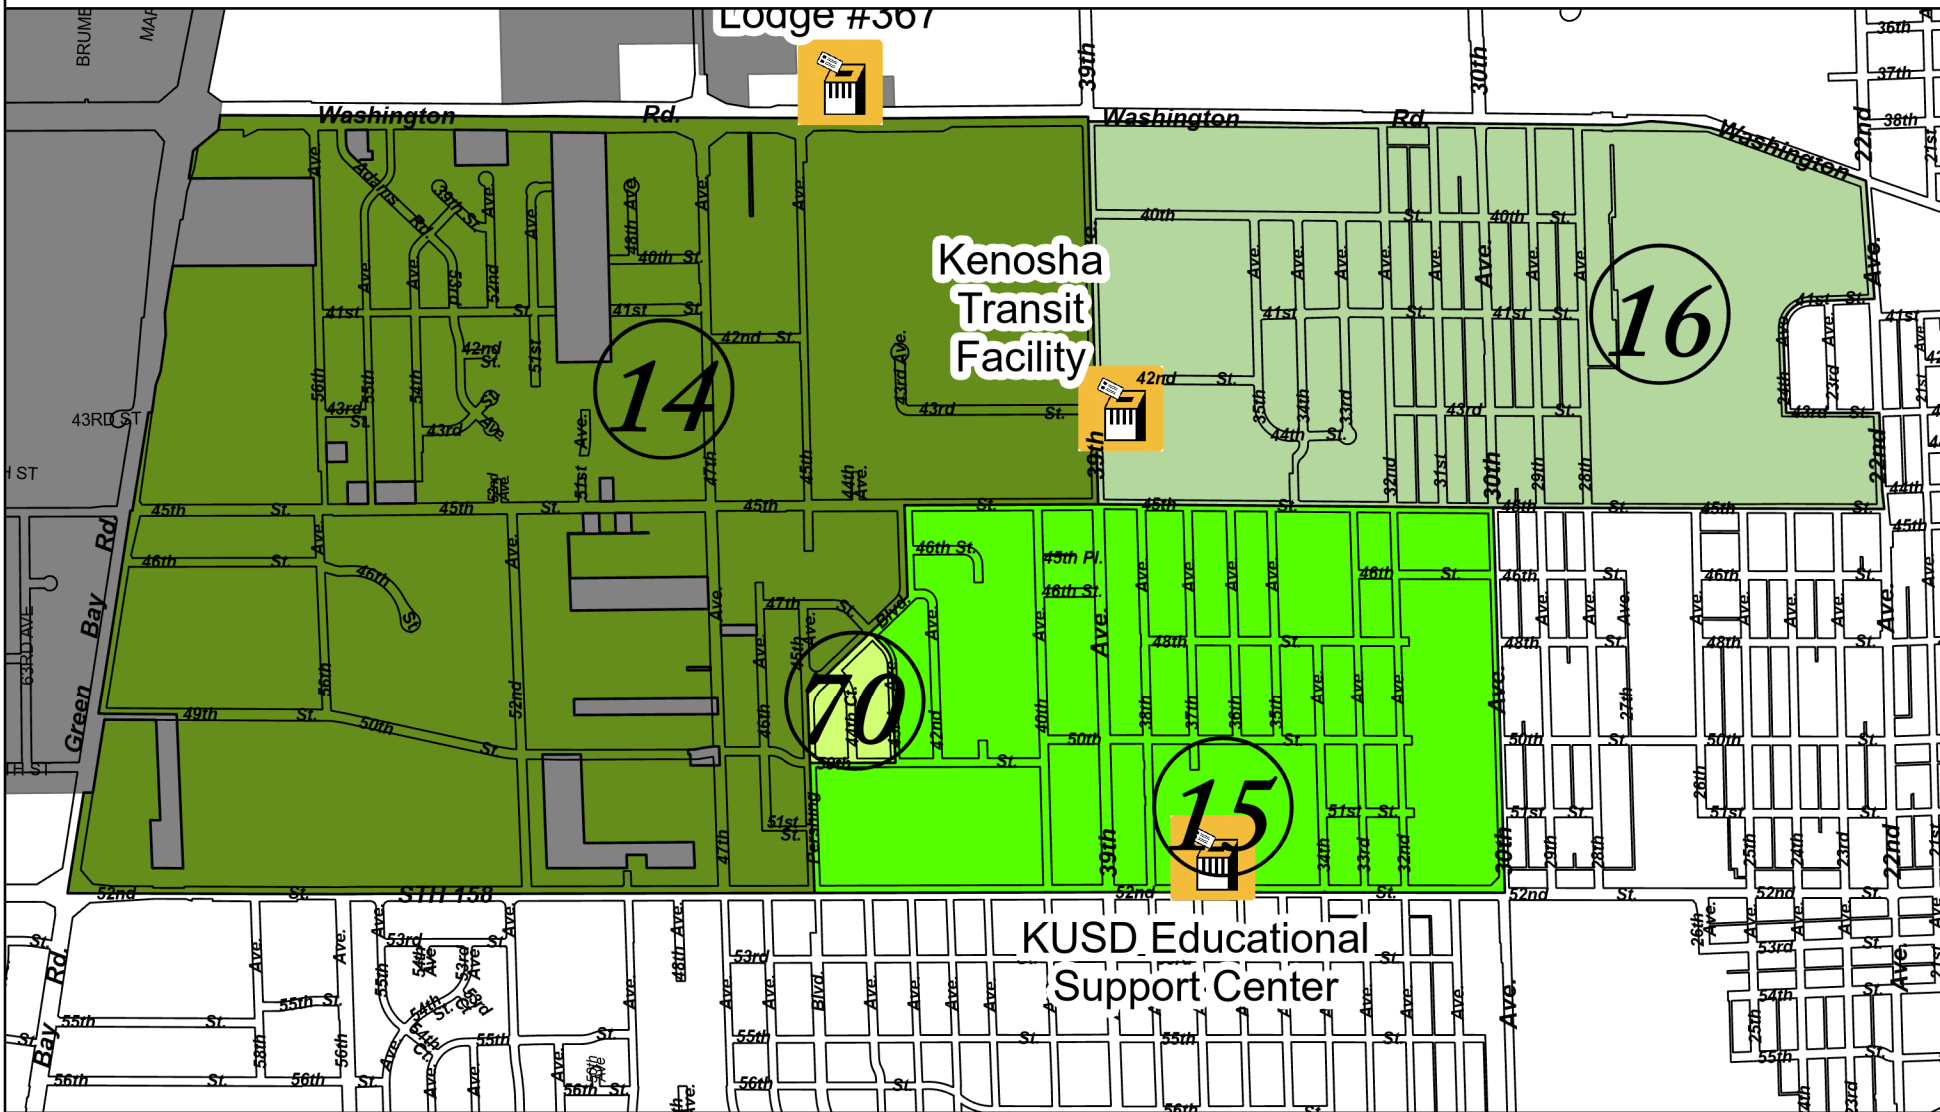

District #10

Wards 14, 15, 16, 70

Ward	Polling Location
14	Unity Lodge #367
16	Kenosha Area Transit Facility
15, 70	KUSD Educational Support Center